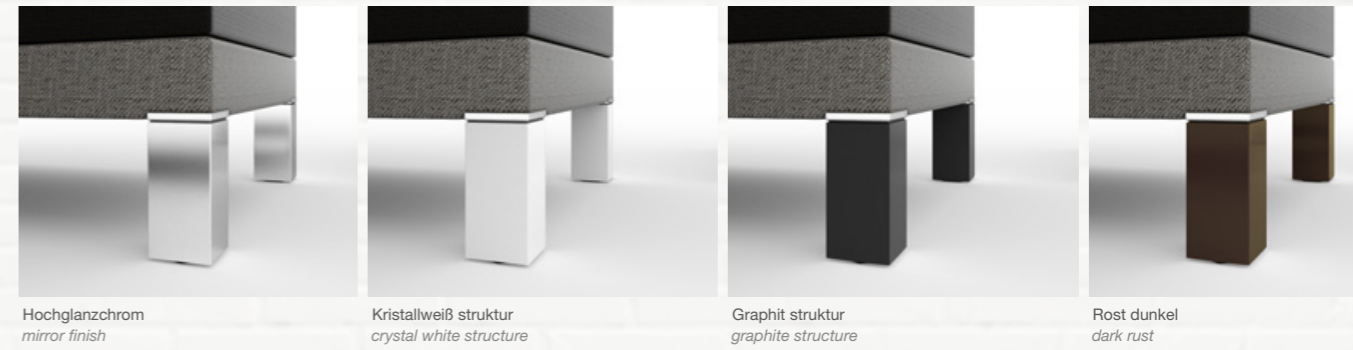

Beinvarianten | Leg options